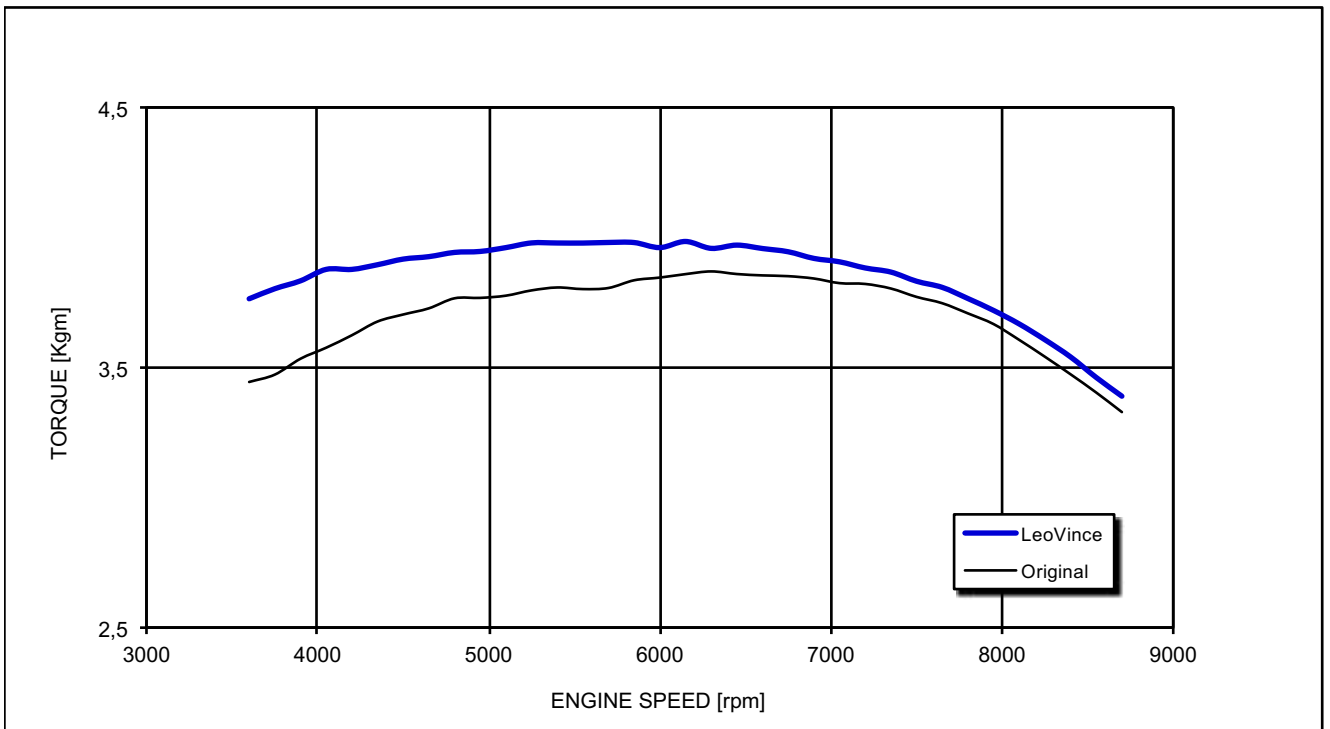

HONDA CB 500 X

*Racing configuration

Test conditions:

997 mBar
19 °C

Reference conditions:

1013 mBar
20 °C