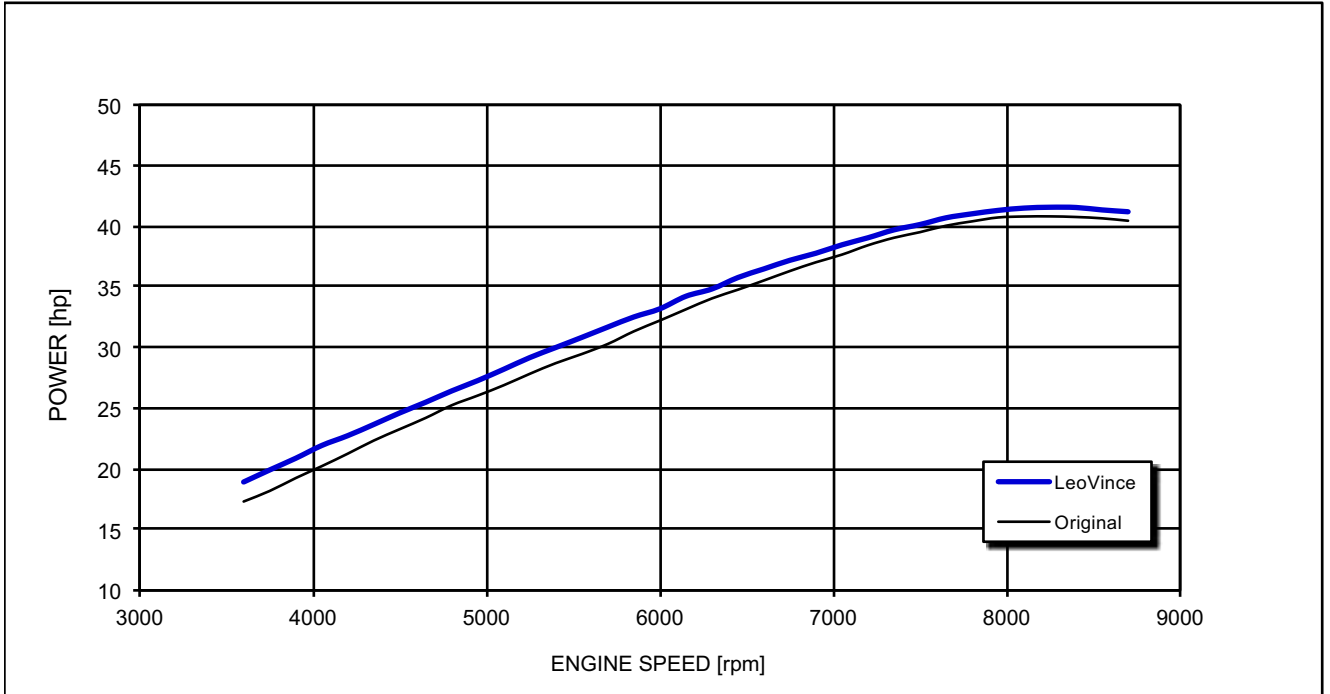

HONDA CB 500 X

*Racing configuration

Test conditions:

997 mBar
19 °C

Reference conditions:

1013 mBar
20 °C