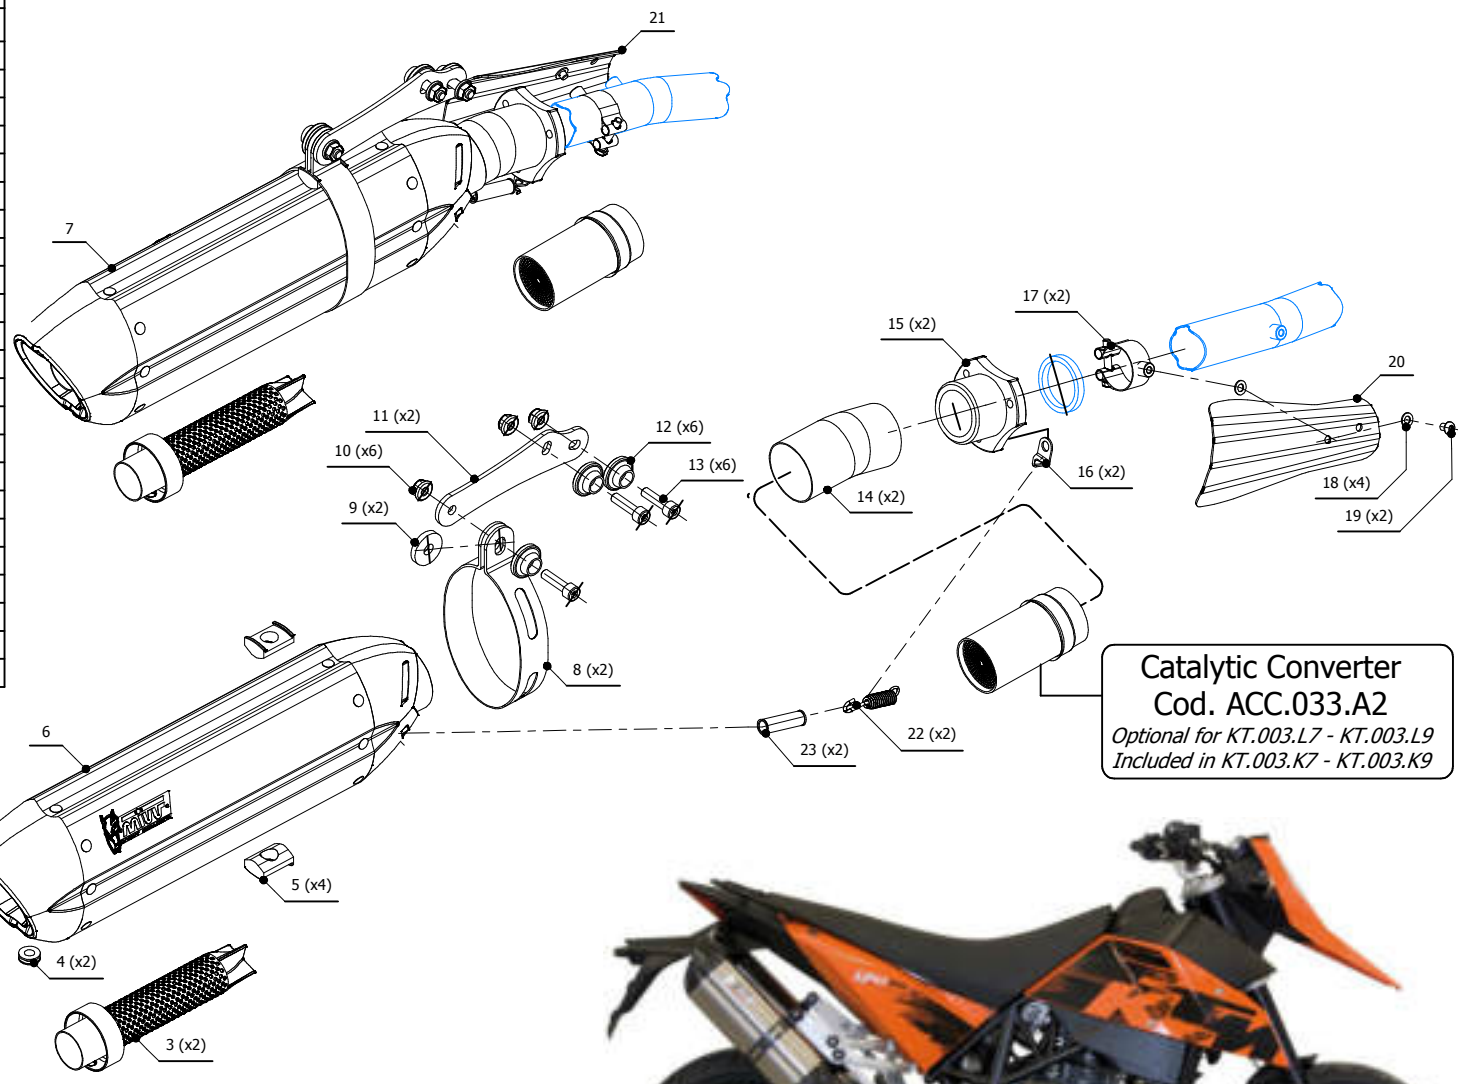

MODEL KTM 690 SM

YEAR 2007 - 2012

LINE BOLT ON

MUFFLER SUONO

SCHEMATIC

ELENCO PARTI / PARTS LIST

#	QTÀ / QTY	DESCRIZIONE / DESCRIPTION	CODICE / CODE
1	2	Vite M5x12 / Screw M5 x 12	50.73.628.1
2	2	DB killer / DB killer	50.DK.070.0
3	2	Db Killer forato / Drilled DB killer	50.DK.071.0
4	2	Tappo in gomma / Rubber stopper	50.73.266.1
5	4	Tassello grande / Rubber big block	50.73.203.1
6	1	Silenziatore destro / Right muffler	SUONO 320 DX
7	1	Silenziatore sinistro / Left muffler	SUONO 320 SX
8	2	Staffa in carbonio / Carbon fiber bracket	50.SS.180.1
9	2	Rondella in gomma / Rubber washer	50.73.227.1
10	6	Dado M8 flangiato / Flanged nut M8	50.73.052.1
11	2	Staffa / Bracket	50.SS.226.1
12	6	Rondella in alluminio nera / Black aluminium washer	50.73.221.1
13	6	Vite M8x30 / Screw M8x30	50.73.219.1
14	2	Tubo di raccordo / Link pipe	9673KT003S2A
15	2	Flangia in alluminio / Aluminium flange	50.73.244.1
16	2	Gancio molla / Spring hook	50.73.245.1
17	2	Fascetta con bussola / Pipe clamp with bush	50.SS.379.0
18	4	Rondella M6 / Washer M6	50.72.027.1
19	2	Vite M6 x 8 / Screw M6 x 8	50.72.026.1
20	1	Copertura destra in alluminio / Aluminium right cover	50.CR.014.DX
21	1	Copertura sinistra in alluminio / Aluminium left cover	50.CR.014.SX
22	2	Molla corta / Short Spring	50.73.123.1
23	2	Tubo in gomma per molla / Rubber pipe for spring	50.73.210.1

Catalytic Converter
Cod. ACC.033.A2
Optional for KT.003.L7 - KT.003.L9
Included in KT.003.K7 - KT.003.K9

APPLICAZIONI / APPLICATIONS

CODICE / CODE	SILENZIATORE / MUFFLER	TUBO / PIPE	FASCETTA / CLAMP	NOTE
KT.003.L7 KT.003.L9	INOX (COPPE CARBONIO) / ST. STEEL (CARBON CAPS) STEEL BLACK	INOX / ST. STEEL	CARBONIO / CARBON FIBER	CATALYTIC CONVERTER NOT INCLUDED
KT.003.K7 KT.003.K9	INOX (COPPE CARBONIO) / ST. STEEL (CARBON CAPS) STEEL BLACK	INOX / ST. STEEL	CARBONIO / CARBON FIBER	CATALYTIC CONVERTER INCLUDED