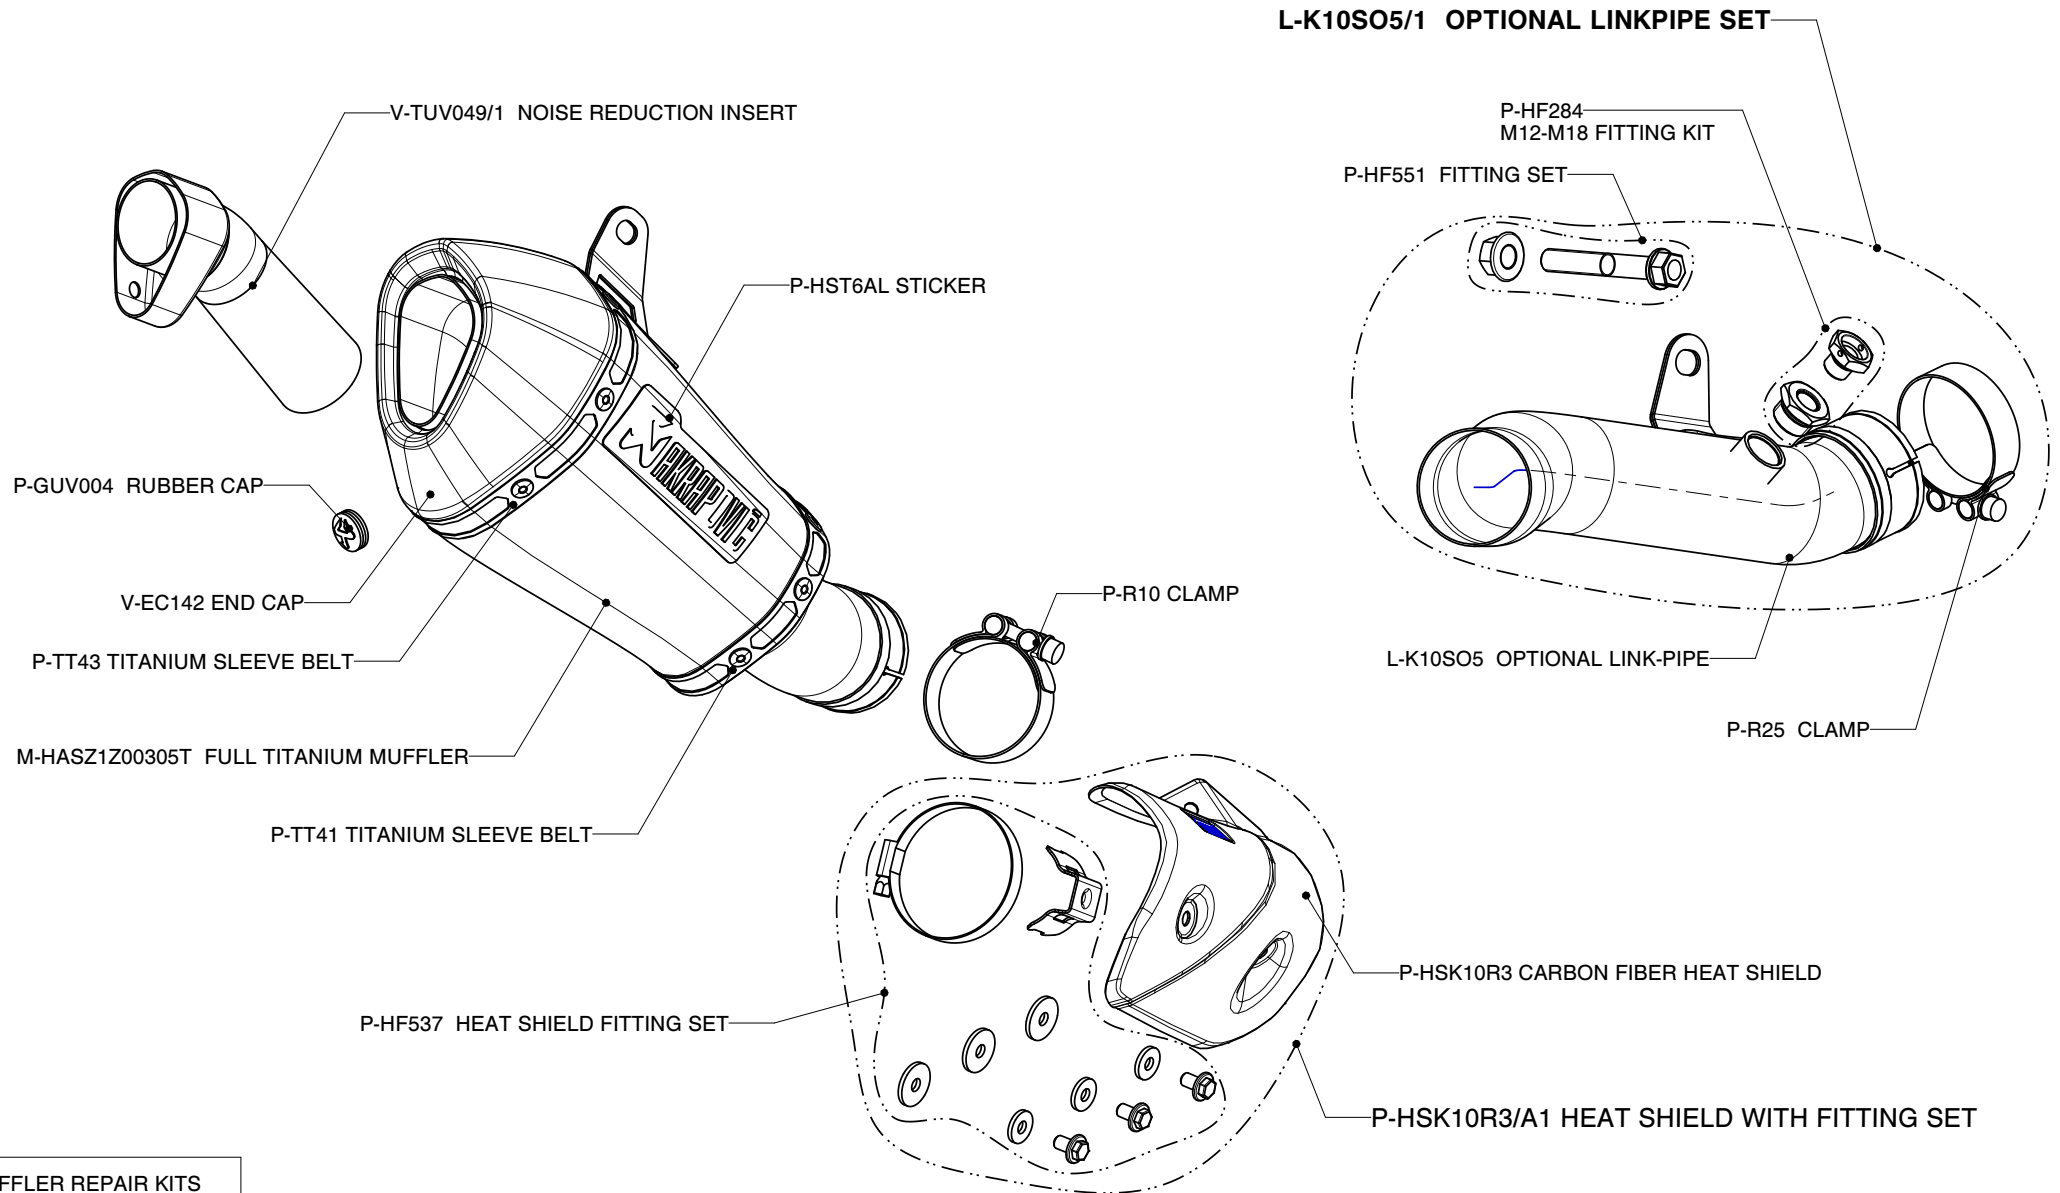

**Kawasaki ZX-10R/ SLIP-ON exhaust system / EC Type approval**  
**Product code: S-K10SO7T-HASZ**

**WARNING! IN CASE OF COMBINATION WITH OPTIONAL LINK PIPE, MUFFLER EC TYPE APPROVAL IS NOT VALID!**

**MUFFLER REPAIR KITS**

REPACK	P-RPCK5
SLEEVE	P-RKS307ASZ19