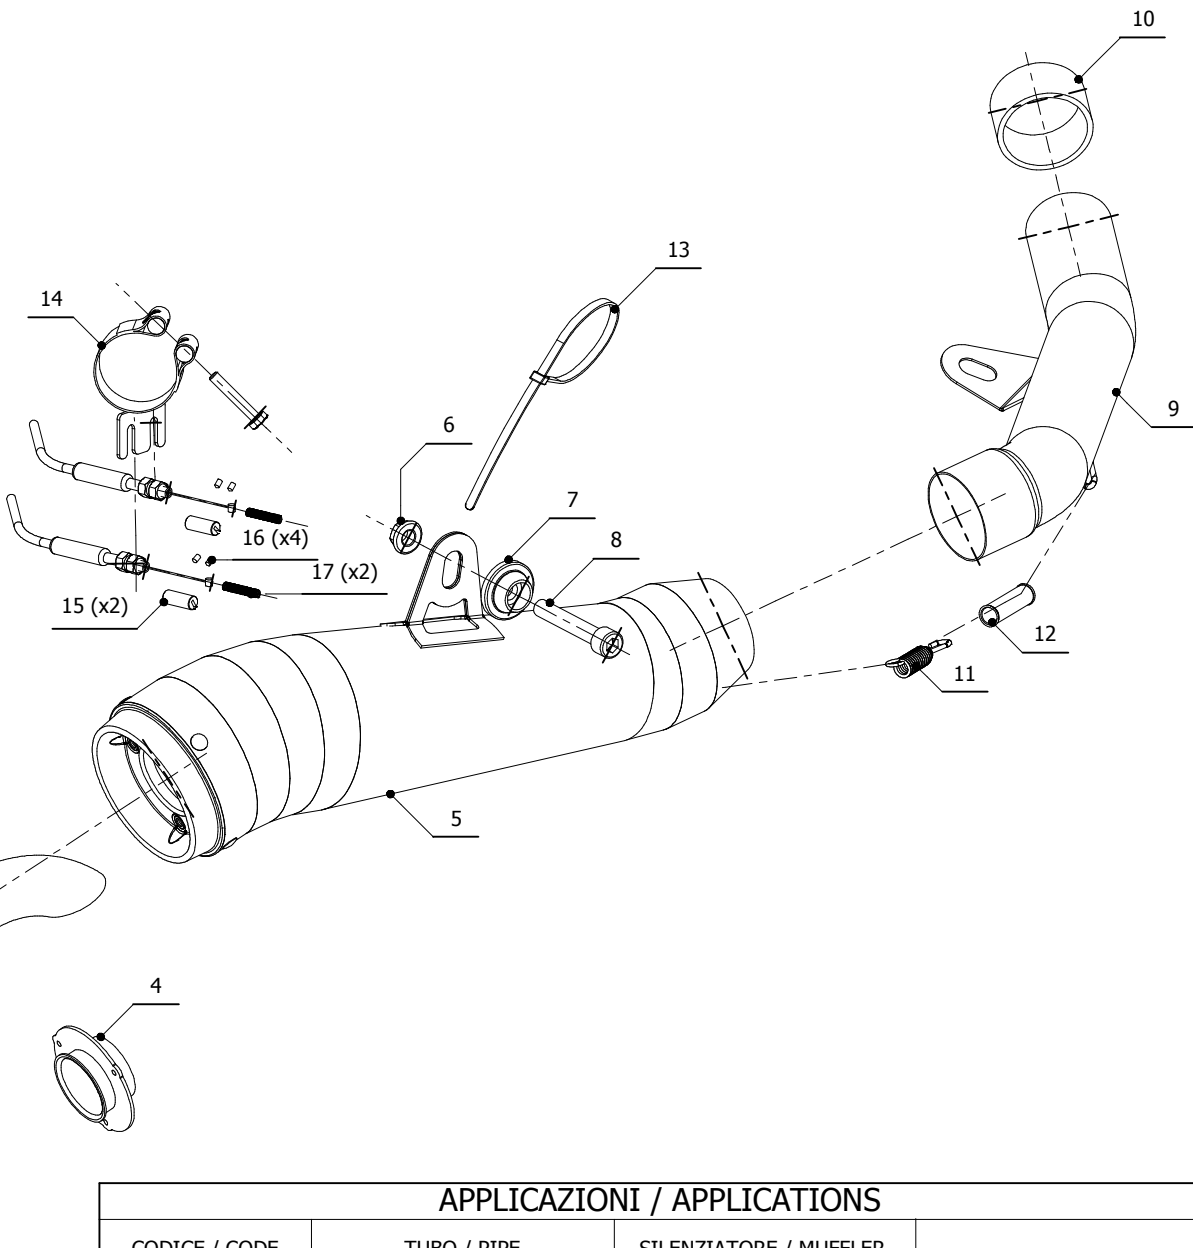

MODEL KAWASAKI Z 750

YEAR 2007 -->

LINE SPORT

MUFFLER GHIBLI

SCHEMATIC

ELENCO PARTI / PARTS LIST

#	QTÀ / QTY	DESCRIZIONE / DESCRIPTION	CODICE / CODE
1	3	Vite M4 x 12 / Screw M4 x 12	50.73.438.1
2	3	Rondella M4 / Washer M4	50.73.440.1
3	1	DB killer / DB killer	50.DK.051.0
4	1	DB killer racing / Racing DB killer	50.DK.052.0
5	1	Silenziatore / Muffler	GHIBLI
6	1	Dado 10 MA flangiato / Flanged nut 10 MA	50.73.332.1
7	1	Rondella alluminio / Aluminium washer	50.73.120.1
8	1	Vite M10x60 / Screw M10x60	50.73.135.1
9	1	Tubo di raccordo / Link pipe	9773K018S2
10	1	Guarnizione in grafite / Graphite bush	50.72.49.55.29
11	1	Molla corta / Short Spring	50.73.123.1
12	1	Tubo in gomma per molla / Rubber pipe for spring	50.73.210.1
13	1	Fascetta in nylon / Nylon clamp	50.73.361.1
14	1	Fascetta passacavi / fairlead clamp	50.SS.139.0
15	2	Morsetti in alluminio / Aluminium clamps	50.73.138.1
16	4	Grani M3 / Grub screws M3	50.73.140.1
17	2	Molla / Spring	50.73.142.1

APPLICAZIONI / APPLICATIONS

CODICE / CODE	TUBO / PIPE	SILENZIATORE / MUFFLER
K.018.LGX	INOX / ST. STEEL	INOX / ST. STEEL