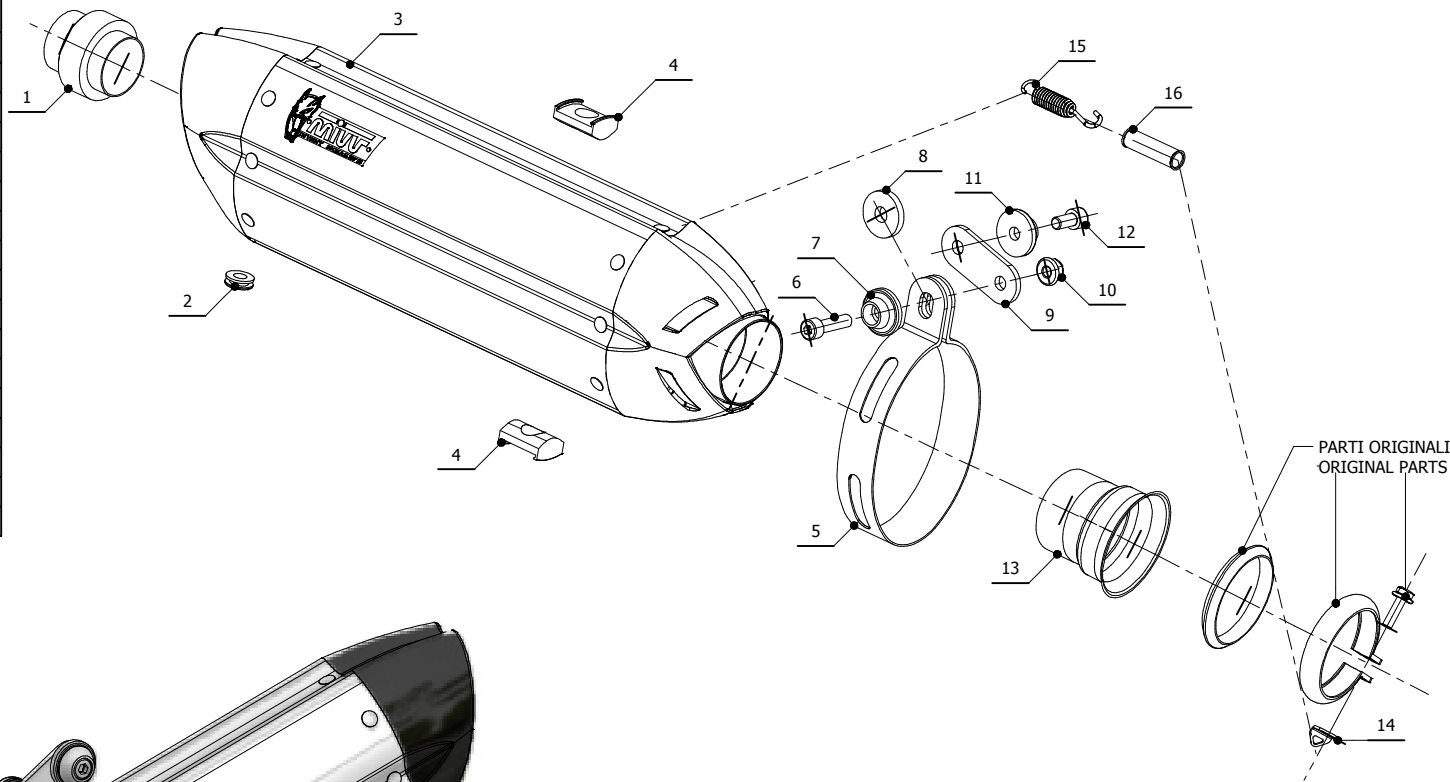

MODEL KTM SUPERDUKE 1290

YEAR 2014

LINE SPORT

MUFFLER SUONO

SCHEMATIC

ELENCO PARTI / PARTS LIST

#	QTÀ / QTY	DESCRIZIONE / DESCRIPTION	CODICE / CODE
1	1	DB killer / DB killer	50.DK.075.0
2	1	Tappo in gomma / Rubber stopper	50.73.266.1
3	1	Silenziatore / Muffler	SUONO 320
4	2	Tassello grande / Rubber big block	50.73.203.1
5	1	Staffa in carbonio / Carbon fiber bracket	50.SS.180.1
6	1	Vite M8x30 / Screw M8x30	50.73.219.1
7	1	Rondella nera / Black washer	50.73.221.1
8	1	Rondella in gomma / Rubber washer	50.73.227.1
9	1	Staffa / Bracket	50.SS.683.0
10	1	Dado M8 flangiato / Flanged nut M8	50.73.393.1
11	1	Rondella alluminio / Aluminium washer	50.73.291.1
12	1	Vite M8x16 / Screw M8x16	50.73.575.1
13	1	Tubo di raccordo / Link pipe	9773KT014S7
14	1	Gancio molla / Spring hook	50.73.245.1
15	1	Molla corta / Short Spring	50.73.123.1
16	1	Gommino per molla / Rubber for spring	50.73.210.1

OPTIONAL PARTS
KT.014.C1 - NO KAT PIPE

APPLICAZIONI / APPLICATIONS

CODICE / CODE	TUBO / PIPE	SILENZIATORE / MUFFLER	FASCETTA / CLAMP	CODICE OMOL. / HOMOL. CODE
KT.014.L7	INOX / ST. STEEL	INOX (COPPE CARBONIO) / ST. STEEL (CARBON CAPS)	CARBONIO / CARBON FIBER	ME033 e9 1288
KT.014.L9	INOX / ST. STEEL	STEEL BLACK	CARBONIO / CARBON FIBER	ME033 e9 1288