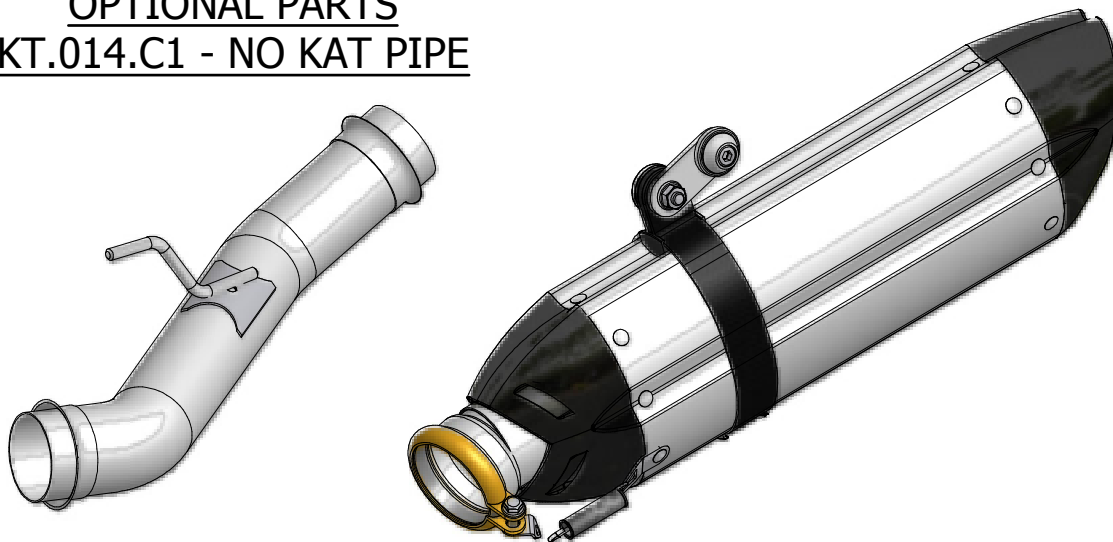

MODEL KTM SUPERDUKE 1290

YEAR 2014

LINE SPORT

MUFFLER SUONO

SCHEMATIC

ELENCO PARTI / PARTS LIST

#	QTÀ / QTY	DESCRIZIONE / DESCRIPTION	CODICE / CODE
1	1	DB killer / DB killer	50.DK.075.0
2	1	Tappo in gomma / Rubber stopper	50.73.266.1
3	1	Silenziatore / Muffler	SUONO 320
4	2	Tassello grande / Rubber big block	50.73.203.1
5	1	Staffa in carbonio / Carbon fiber bracket	50.SS.180.1
6	1	Vite M8x30 / Screw M8x30	50.73.219.1
7	1	Rondella nera / Black washer	50.73.221.1
8	1	Rondella in gomma / Rubber washer	50.73.227.1
9	1	Staffa / Bracket	50.SS.683.0
10	1	Dado M8 flangiato / Flanged nut M8	50.73.393.1
11	1	Rondella alluminio / Aluminium washer	50.73.291.1
12	1	Vite M8x16 / Screw M8x16	50.73.575.1
13	1	Tubo di raccordo / Link pipe	9773KT014S7
14	1	Gancio molla / Spring hook	50.73.245.1
15	1	Molla corta / Short Spring	50.73.123.1
16	1	Gommino per molla / Rubber for spring	50.73.210.1

OPTIONAL PARTS
KT.014.C1 - NO KAT PIPE

APPLICAZIONI / APPLICATIONS

CODICE / CODE	TUBO / PIPE	SILENZIATORE / MUFFLER	FASCETTA / CLAMP	CODICE OMOL. / HOMOL. CODE
KT.014.L7	INOX / ST. STEEL	INOX (COPPE CARBONIO) / ST. STEEL (CARBON CAPS)	CARBONIO / CARBON FIBER	ME033 e9 1288
KT.014.L9	INOX / ST. STEEL	STEEL BLACK	CARBONIO / CARBON FIBER	ME033 e9 1288