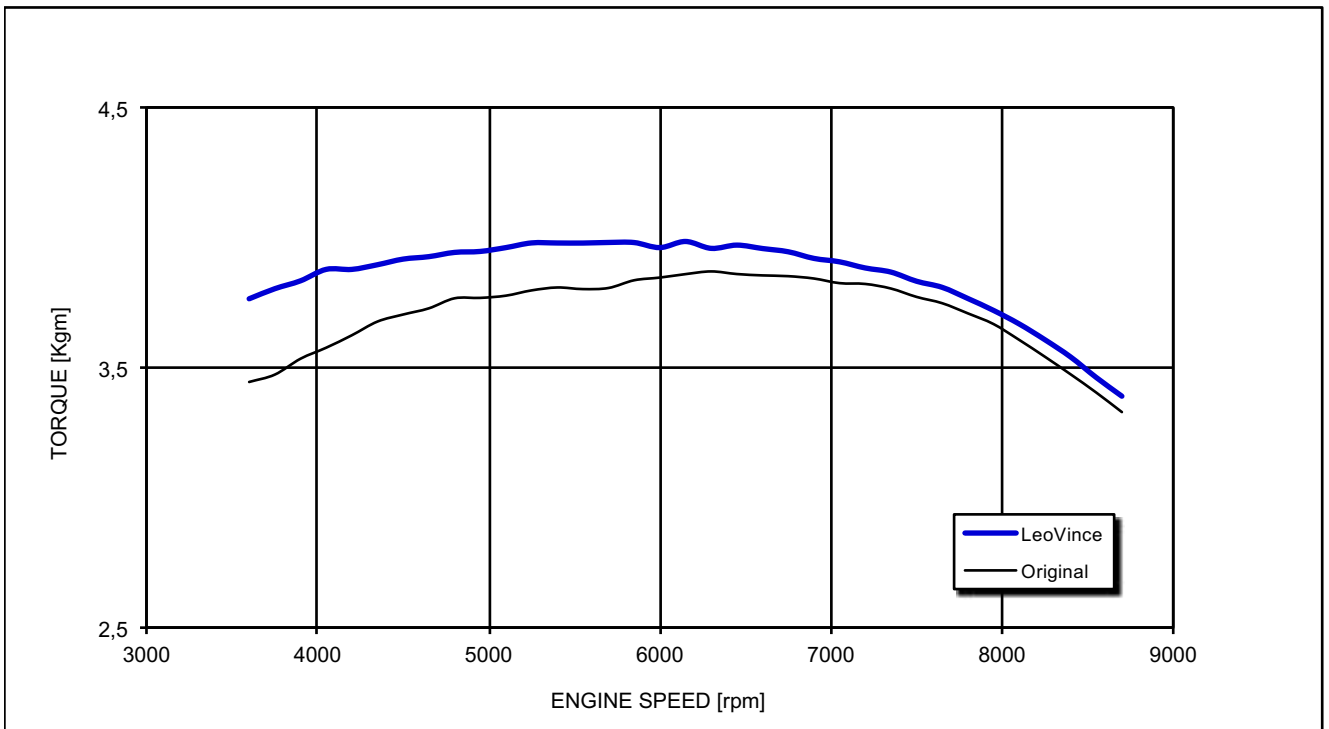

HONDA CB 500 X

*Racing configuration

Test conditions:

997 mBar
19 °C

Reference conditions:

1013 mBar
20 °C