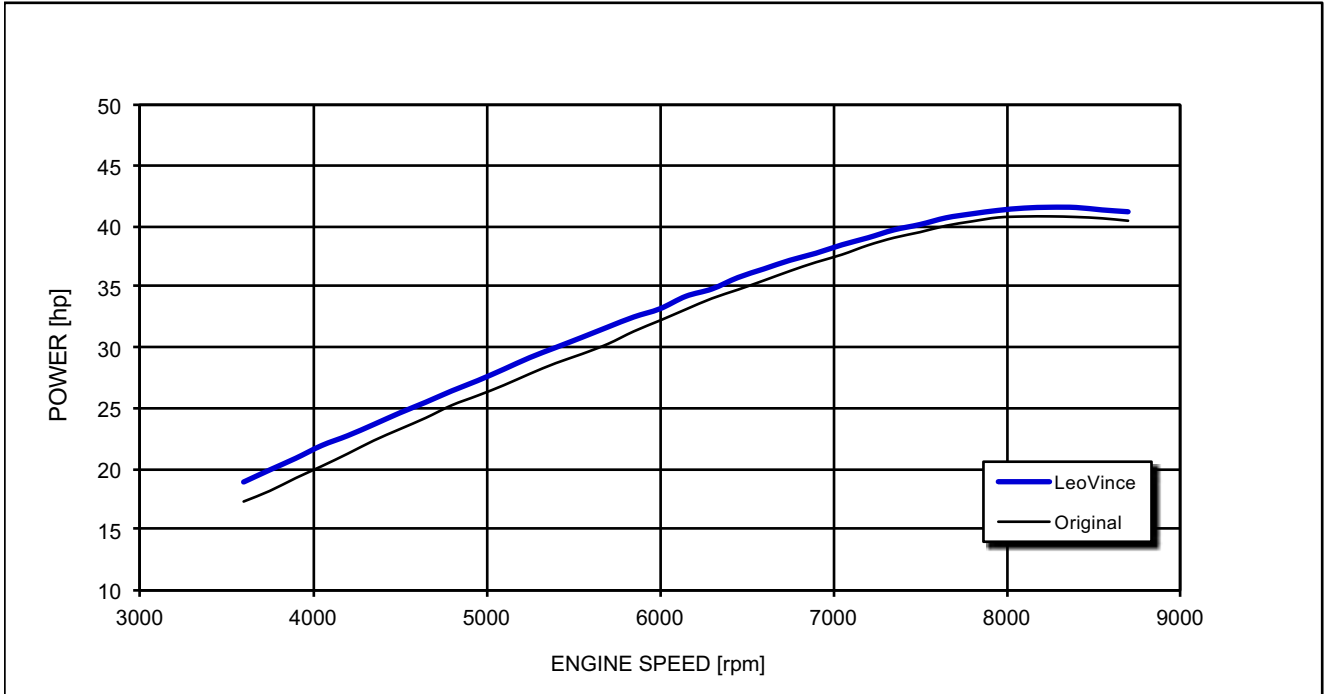

HONDA CB 500 X

*Racing configuration

Test conditions:

997 mBar
19 °C

Reference conditions:

1013 mBar
20 °C