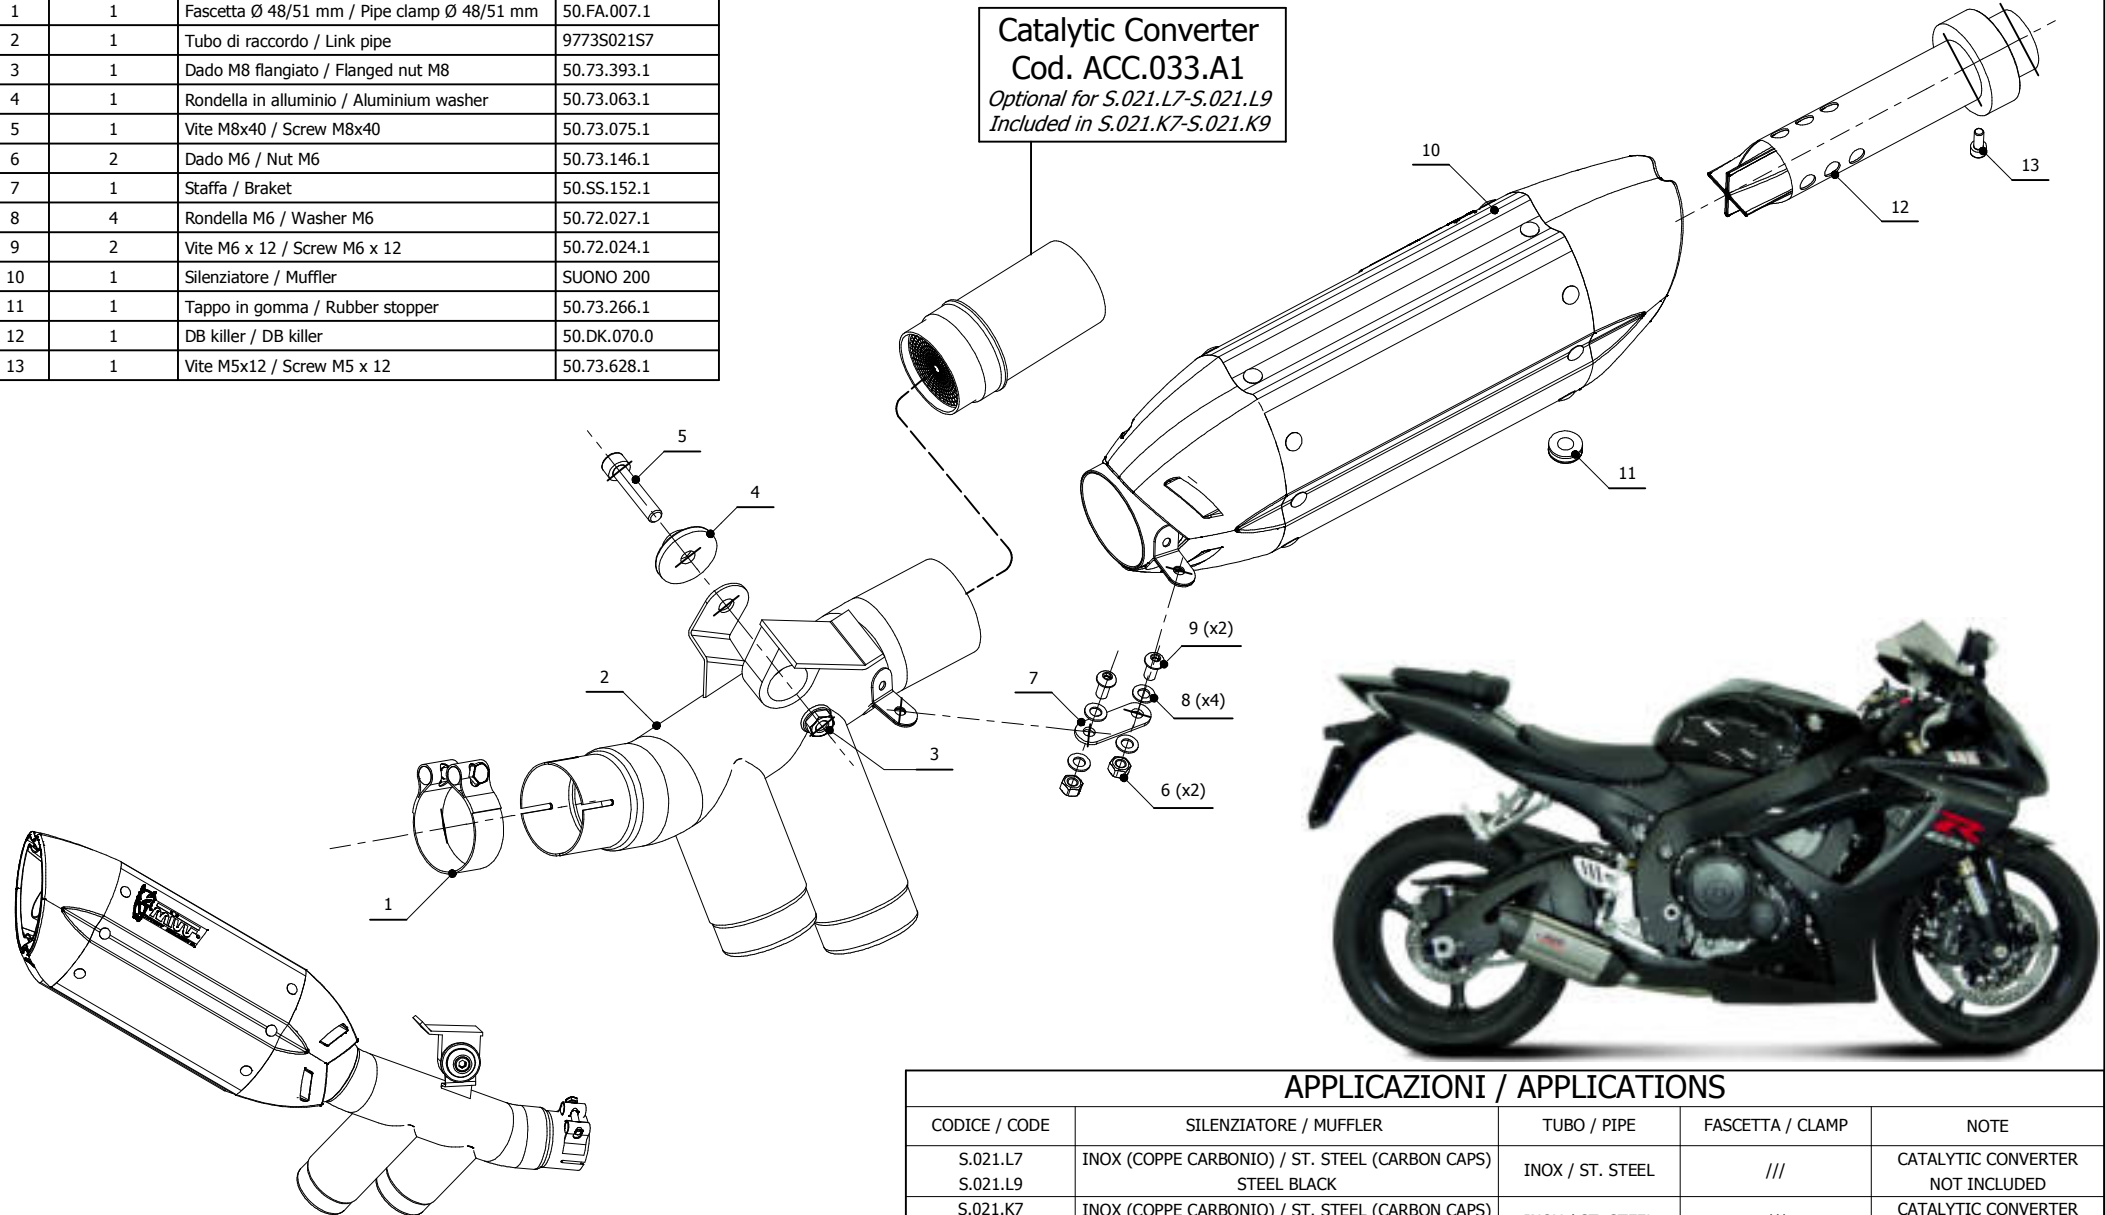

MODEL SUZUKI GSX-R 600/750

YEAR 2006-2007

LINE SLIP ON

MUFFLER SUONO

SCHEMATIC

ELENCO PARTI / PARTS LIST

#	QTÀ / QTY	DESCRIZIONE / DESCRIPTION	CODICE / CODE
1	1	Fascetta Ø 48/51 mm / Pipe clamp Ø 48/51 mm	50.FA.007.1
2	1	Tubo di raccordo / Link pipe	97735021S7
3	1	Dado M8 flangiato / Flanged nut M8	50.73.393.1
4	1	Rondella in alluminio / Aluminium washer	50.73.063.1
5	1	Vite M8x40 / Screw M8x40	50.73.075.1
6	2	Dado M6 / Nut M6	50.73.146.1
7	1	Staffa / Braket	50.SS.152.1
8	4	Rondella M6 / Washer M6	50.72.027.1
9	2	Vite M6 x 12 / Screw M6 x 12	50.72.024.1
10	1	Silenziatore / Muffler	SUONO 200
11	1	Tappo in gomma / Rubber stopper	50.73.266.1
12	1	DB killer / DB killer	50.DK.070.0
13	1	Vite M5x12 / Screw M5 x 12	50.73.628.1

Catalytic Converter
Cod. ACC.033.A1
Optional for S.021.L7-S.021.L9
Included in S.021.K7-S.021.K9

APPLICAZIONI / APPLICATIONS

CODICE / CODE	SILENZIATORE / MUFFLER	TUBO / PIPE	FASCETTA / CLAMP	NOTE
S.021.L7 S.021.L9	INOX (COPPE CARBONIO) / ST. STEEL (CARBON CAPS) STEEL BLACK	INOX / ST. STEEL	///	CATALYTIC CONVERTER NOT INCLUDED
S.021.K7 S.021.K9	INOX (COPPE CARBONIO) / ST. STEEL (CARBON CAPS) STEEL BLACK	INOX / ST. STEEL	///	CATALYTIC CONVERTER INCLUDED