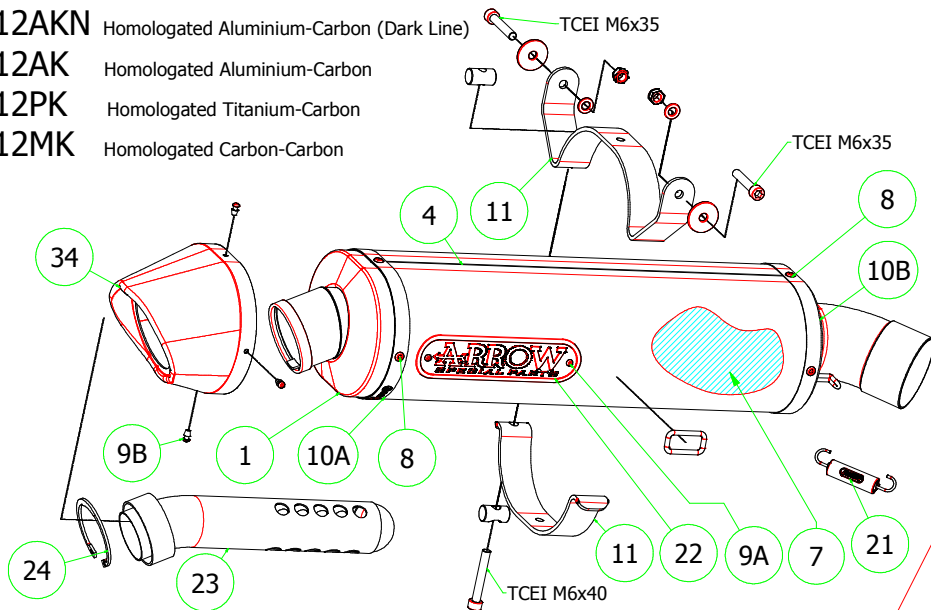

Honda CBR 600 RR '09-12

- 71712AKN Homologated Aluminium-Carbon (Dark Line)
- 71712AK Homologated Aluminium-Carbon
- 71712PK Homologated Titanium-Carbon
- 71712MK Homologated Carbon-Carbon