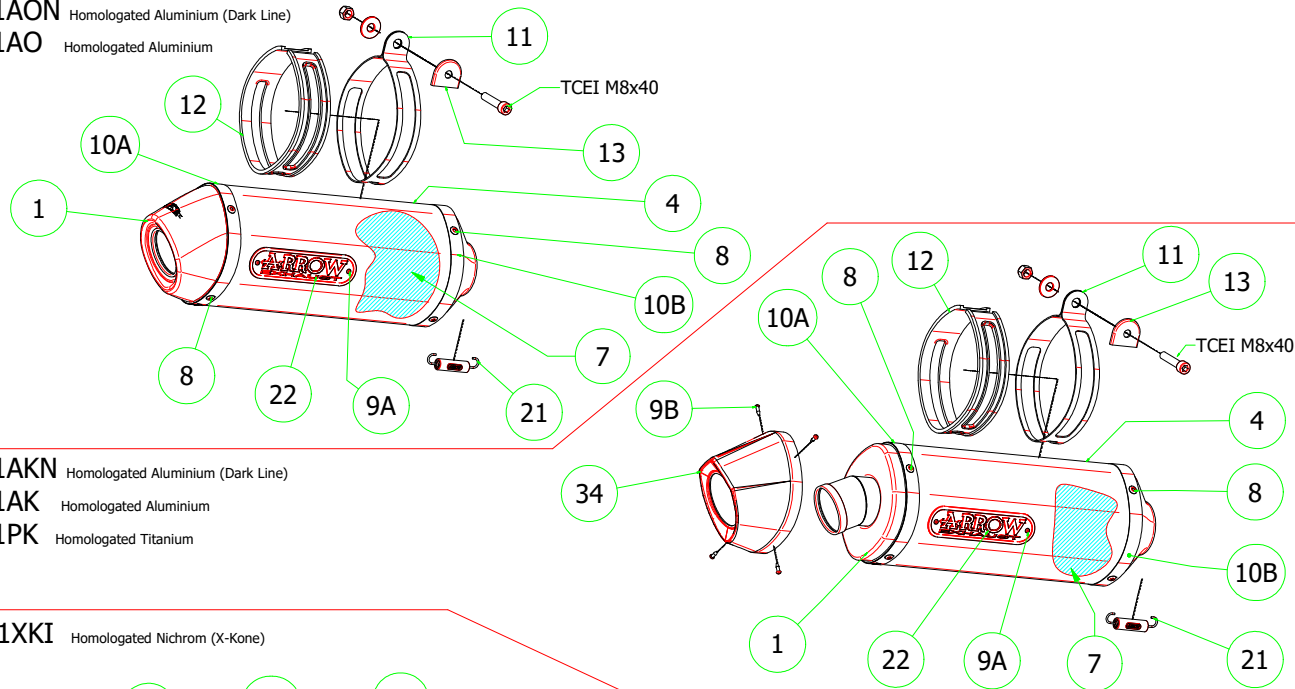

Kawasaki ZX-10R '16

71841AON Homologated Aluminium (Dark Line)

71841AO Homologated Aluminium

71841AKN Homologated Aluminium (Dark Line)

71841AK Homologated Aluminium

71841PK Homologated Titanium

71841XKI Homologated Nichrom (X-Kone)